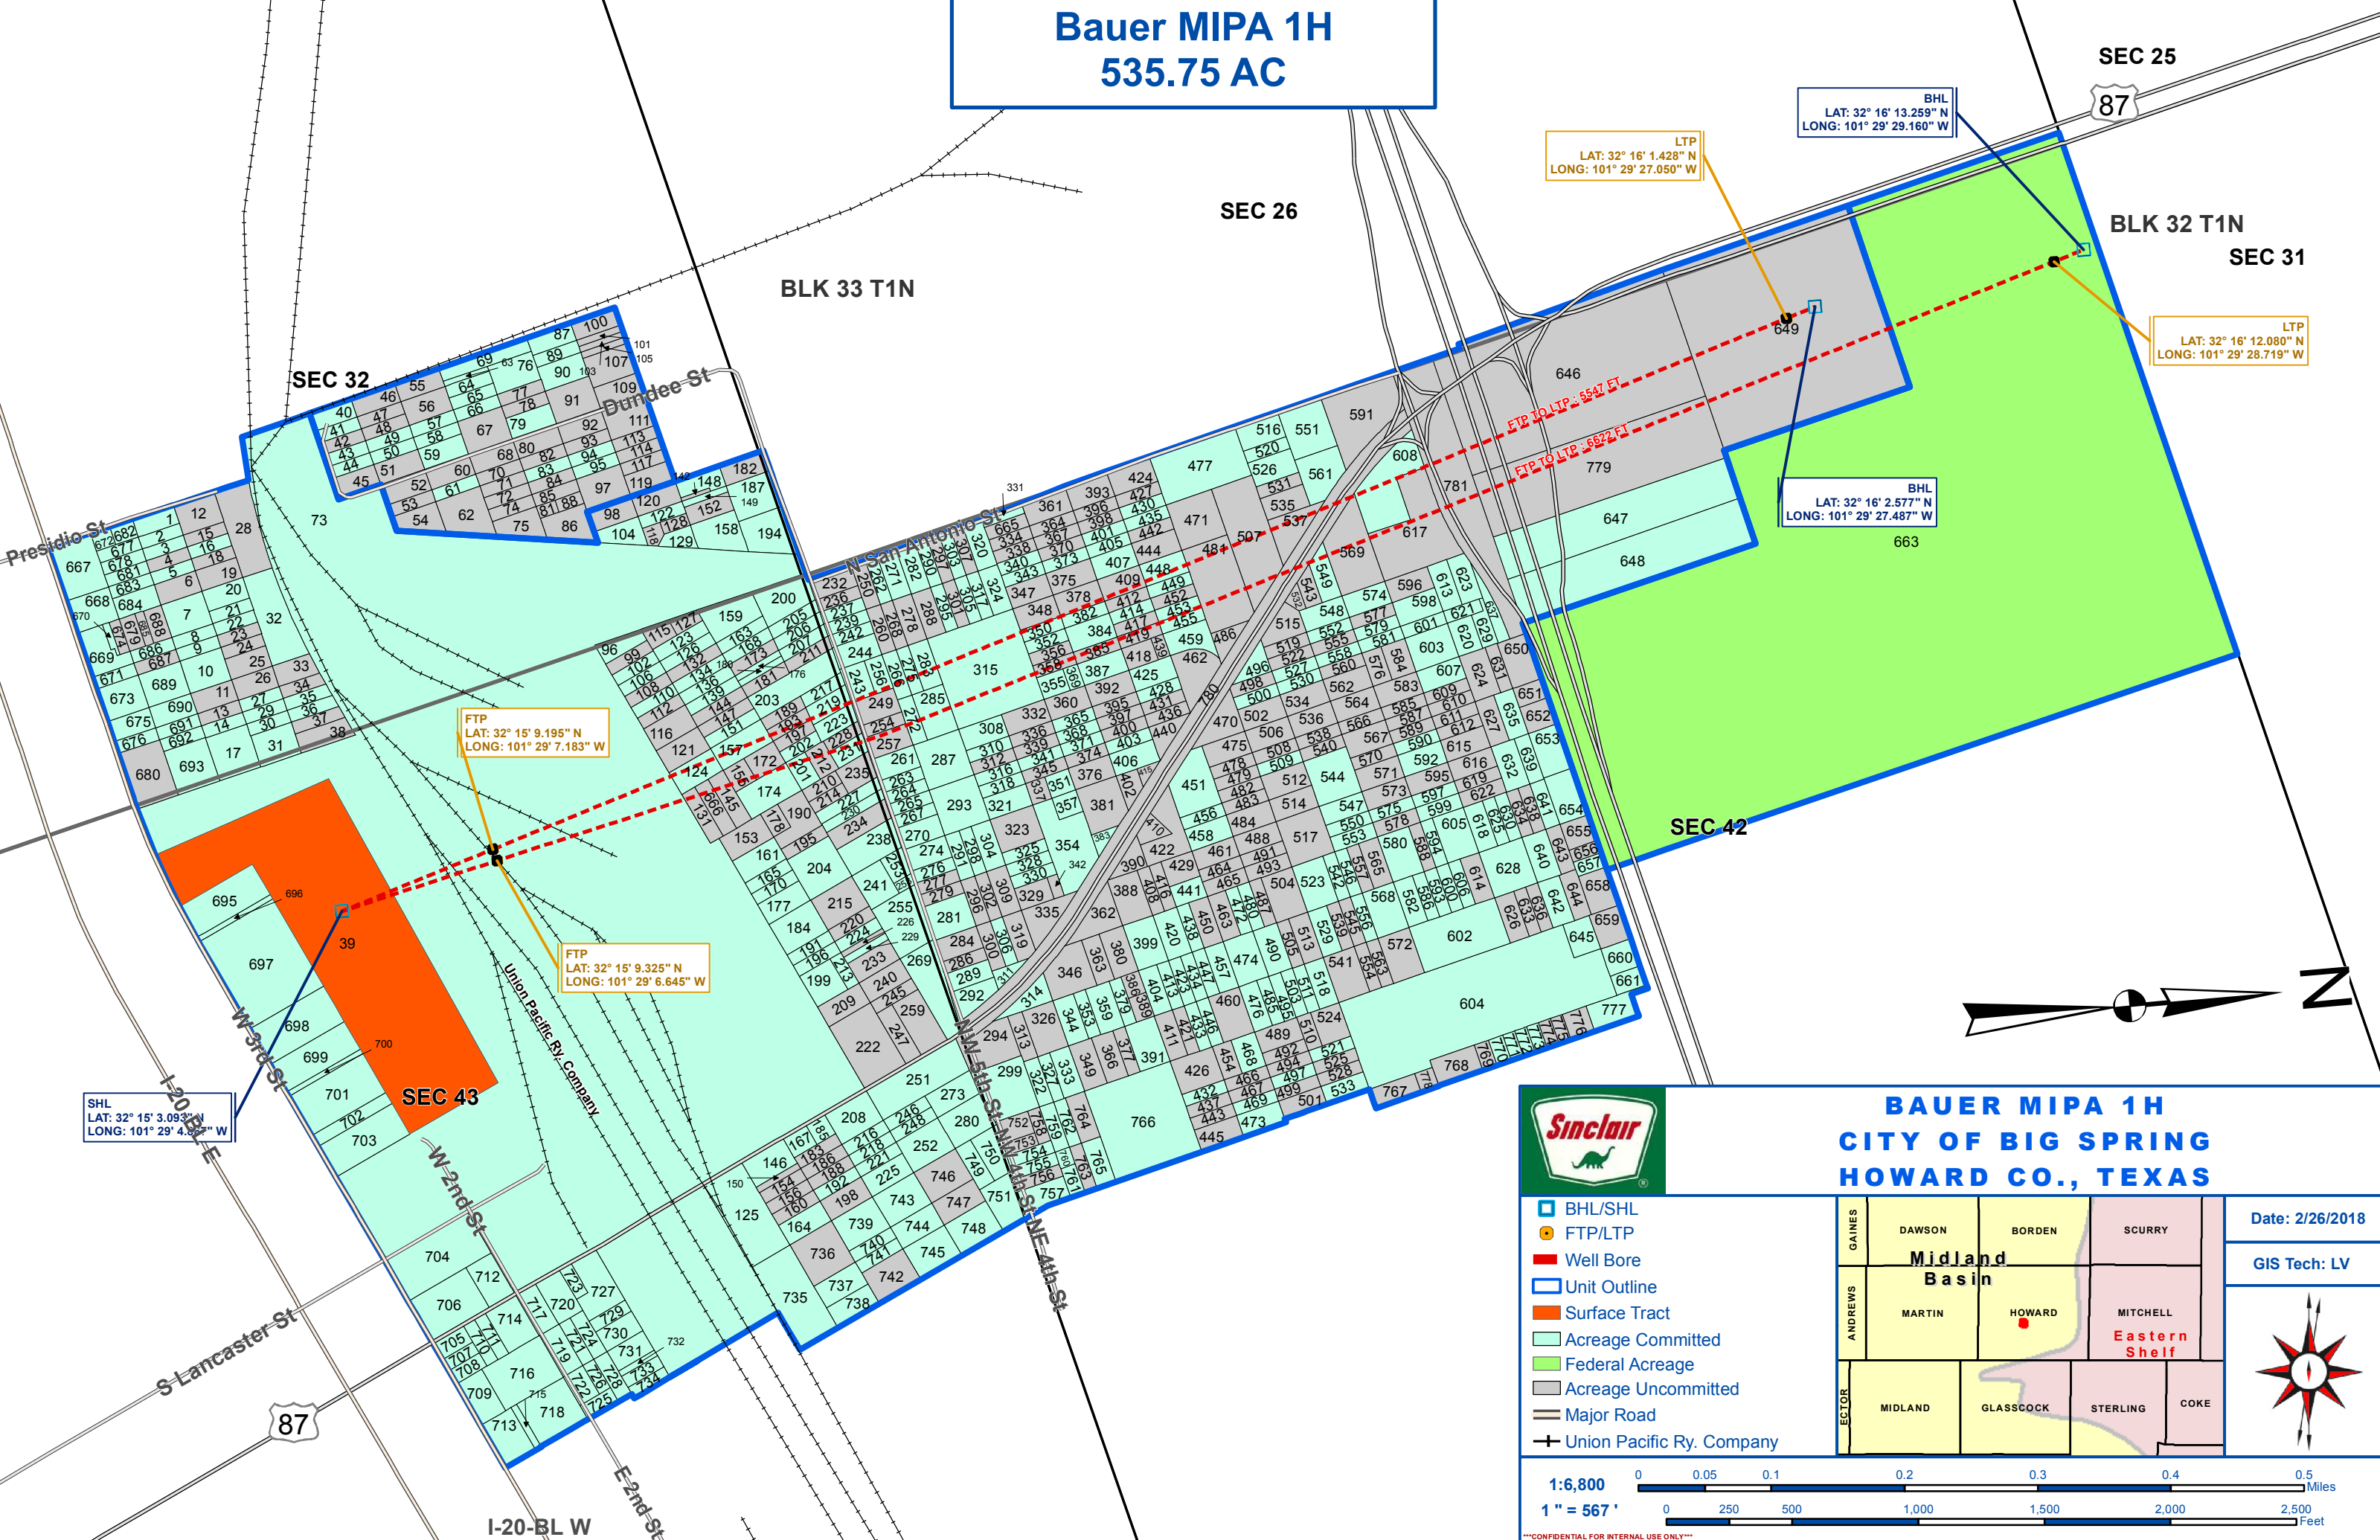

# Bauer MIPA 1H 535.75 AC

## BAUER MIPA 1H CITY OF BIG SPRING HOWARD CO., TEXAS

- BHL/SHL
- FTP/LTP
- Well Bore
- Unit Outline
- Surface Tract
- Acreage Committed
- Acreage Uncommitted
- Major Road
- + Union Pacific Ry. Company